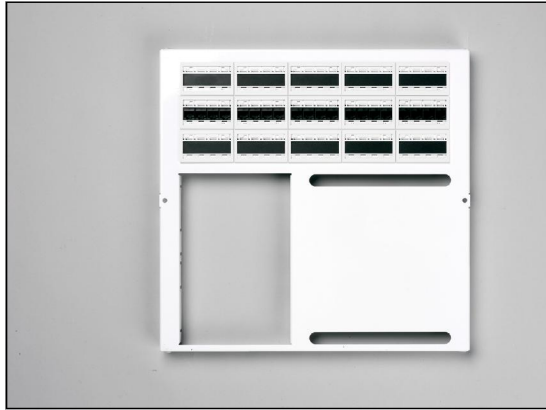

HC MMSF 40 W

Swing Frame with 40 Ports

The Swing Frame with 40 Ports is suitable for the Full Size Unloaded Chassis. Constructed of mild steel and powder coated in white. The use of the Swing Frame allows easy serviceable access to equipment and connections on both the rear and front of the panel. Hinged on one side it can be secured with a screw as supplied with the Unloaded Chassis. 40 Ports are provided and can be used as a mixture of Audio/CCTV/ Data/Voice.

Specification:

- Powder coated white mild steel
- Dimensions W x D x H: 412 x 28 x 399mm

Subject to design changes. 04/06

Home Network Sciences