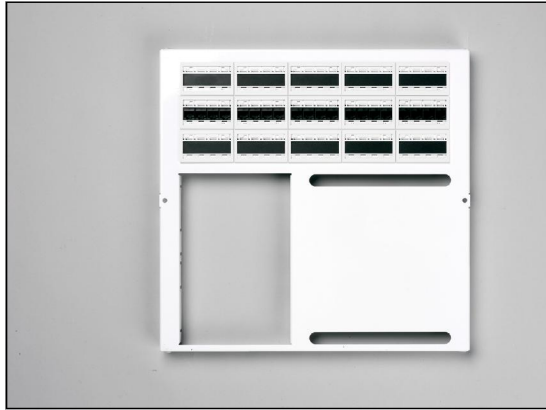

HC MMSF 32 W

Swing Frame with 32 Ports

The Swing Frame with 32 Ports is suitable for the Full Size Unloaded Chassis. Constructed of mild steel and powder coated in white. The use of the Swing Frame allows easy serviceable access to equipment and connections on both the rear and front of the panel. Hinged on one side it can be secured with a screw as supplied with the Unloaded Chassis. 32 Ports are provided and can be used as a mixture of Audio/CCTV/ Data/Voice.

Specification:

- Powder coated white mild steel
- Dimensions W x D x H: 412 x 28 x 399mm

Subject to design changes. 04/06

Home Network Sciences