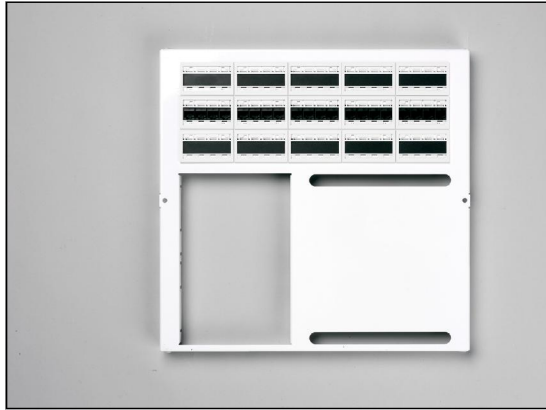

# HC MMSF 16 W

## Swing Frame with 16 Ports

The Swing Frame with 16 Ports is suitable for the Full Size Unloaded Chassis. Constructed of mild steel and powder coated in white. The use of the Swing Frame allows easy serviceable access to equipment and connections on both the rear and front of the panel. Hinged on one side it can be secured with a screw as supplied with the Unloaded Chassis. 16 Ports are provided and can be used as a mixture of Audio/CCTV/ Data/Voice.

### Specification:

- Powder coated white mild steel
- Dimensions W x D x H: 412 x 28 x 399mm

Subject to design changes. 04/06