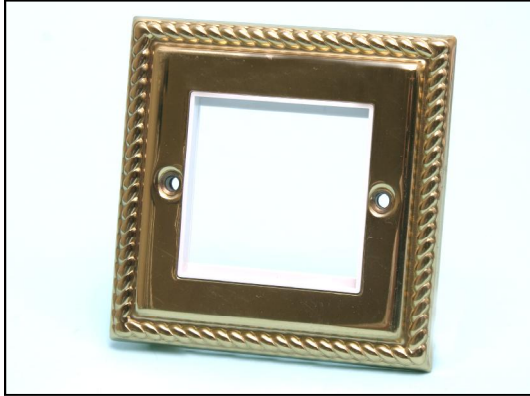

HC FPRB01

HellermannTyton
Network Sciences

Single Gang Face Plate – Roped Brass

The Roped Brass Single Gang Face Plate allows the location of the desired service module outlets be presented similar to a single power socket. The Face Plate has a 50 x 50mm aperture for locating outlets. All Face Plates include two fixing screws suitable for standard UK single gang back boxes (44mm deep).

Specifications:

- Roped Brass
- Standard 50 x 50mm aperture
- Dimensions W x D x H: 86 x 15 x 86mm

Subject to design changes. 04/06

Home Network Sciences

HellermannTyton Data Limited Cornwell Business Park Salthouse Road Brackmills Northampton NN4 7EX
Tel: +44 (0) 1604 707420 Fax: +44 (0) 1604 705454 Email: sales@htdata.co.uk Web: www.htdata.co.uk