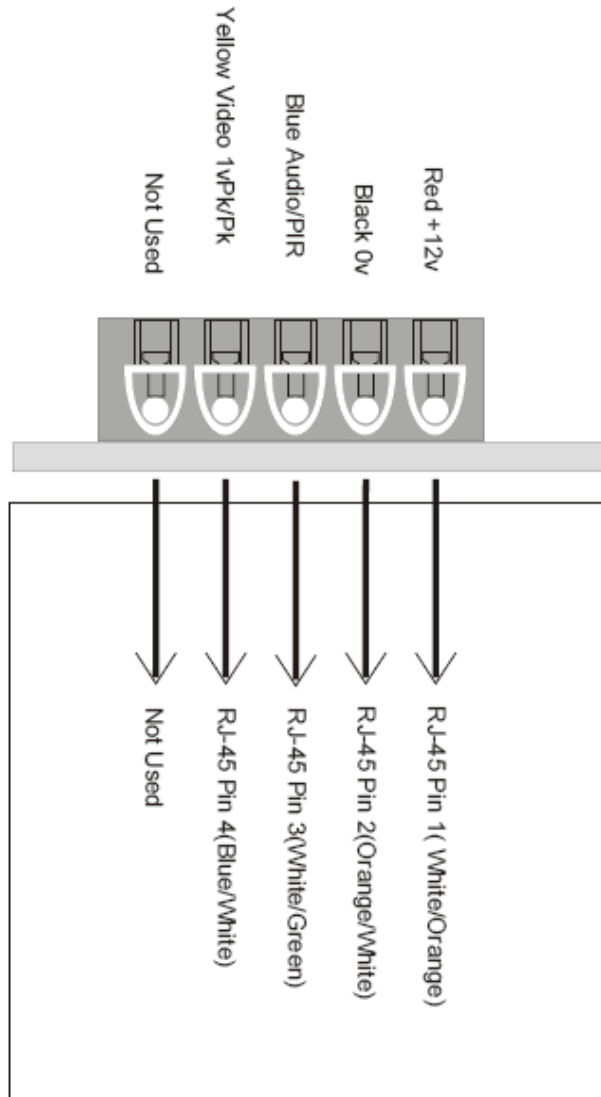

Camera with PIR (Round)

Diagram showing connections and pin-out for the round style CCTV cameras.

Camera without PIR (Rectangular)

Diagram showing connections and pin-out for the rectangular style CCTV cameras.

- Pin 2 (Or/Wh) to Pin 6 (Gn/Wh)
- Pin 6 (Gn/Wh) to Pin 5 (Wh/Bl)