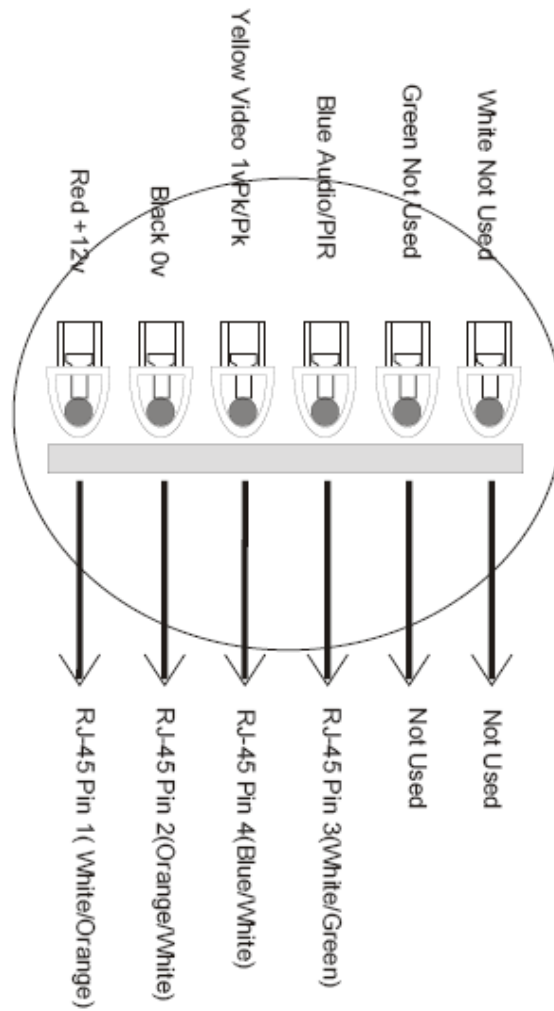

Camera with PIR (Round)

Diagram showing connections and pin-out for the round style CCTV cameras.

Camera without PIR (Rectangular)

Diagram showing connections and pin-out for the rectangular style CCTV cameras.

Panel wiring

The patch panels are wired (and colour coded) in accordance with the EIA/TIA 568B standard.

1. Wh/Or5) Wh/Bl
2. Or/Wh6) Gn/Wh
3. Wh/Gn7) Wh/Bn

4. BI/Wh8) Bn/Wh

The following additional connections should be made at the patch panel using jumper wire.

- Pin 2 (Or/Wh) to Pin 6 (Gn/Wh)
- Pin 6 (Gn/Wh) to Pin 5 (Wh/Bl)